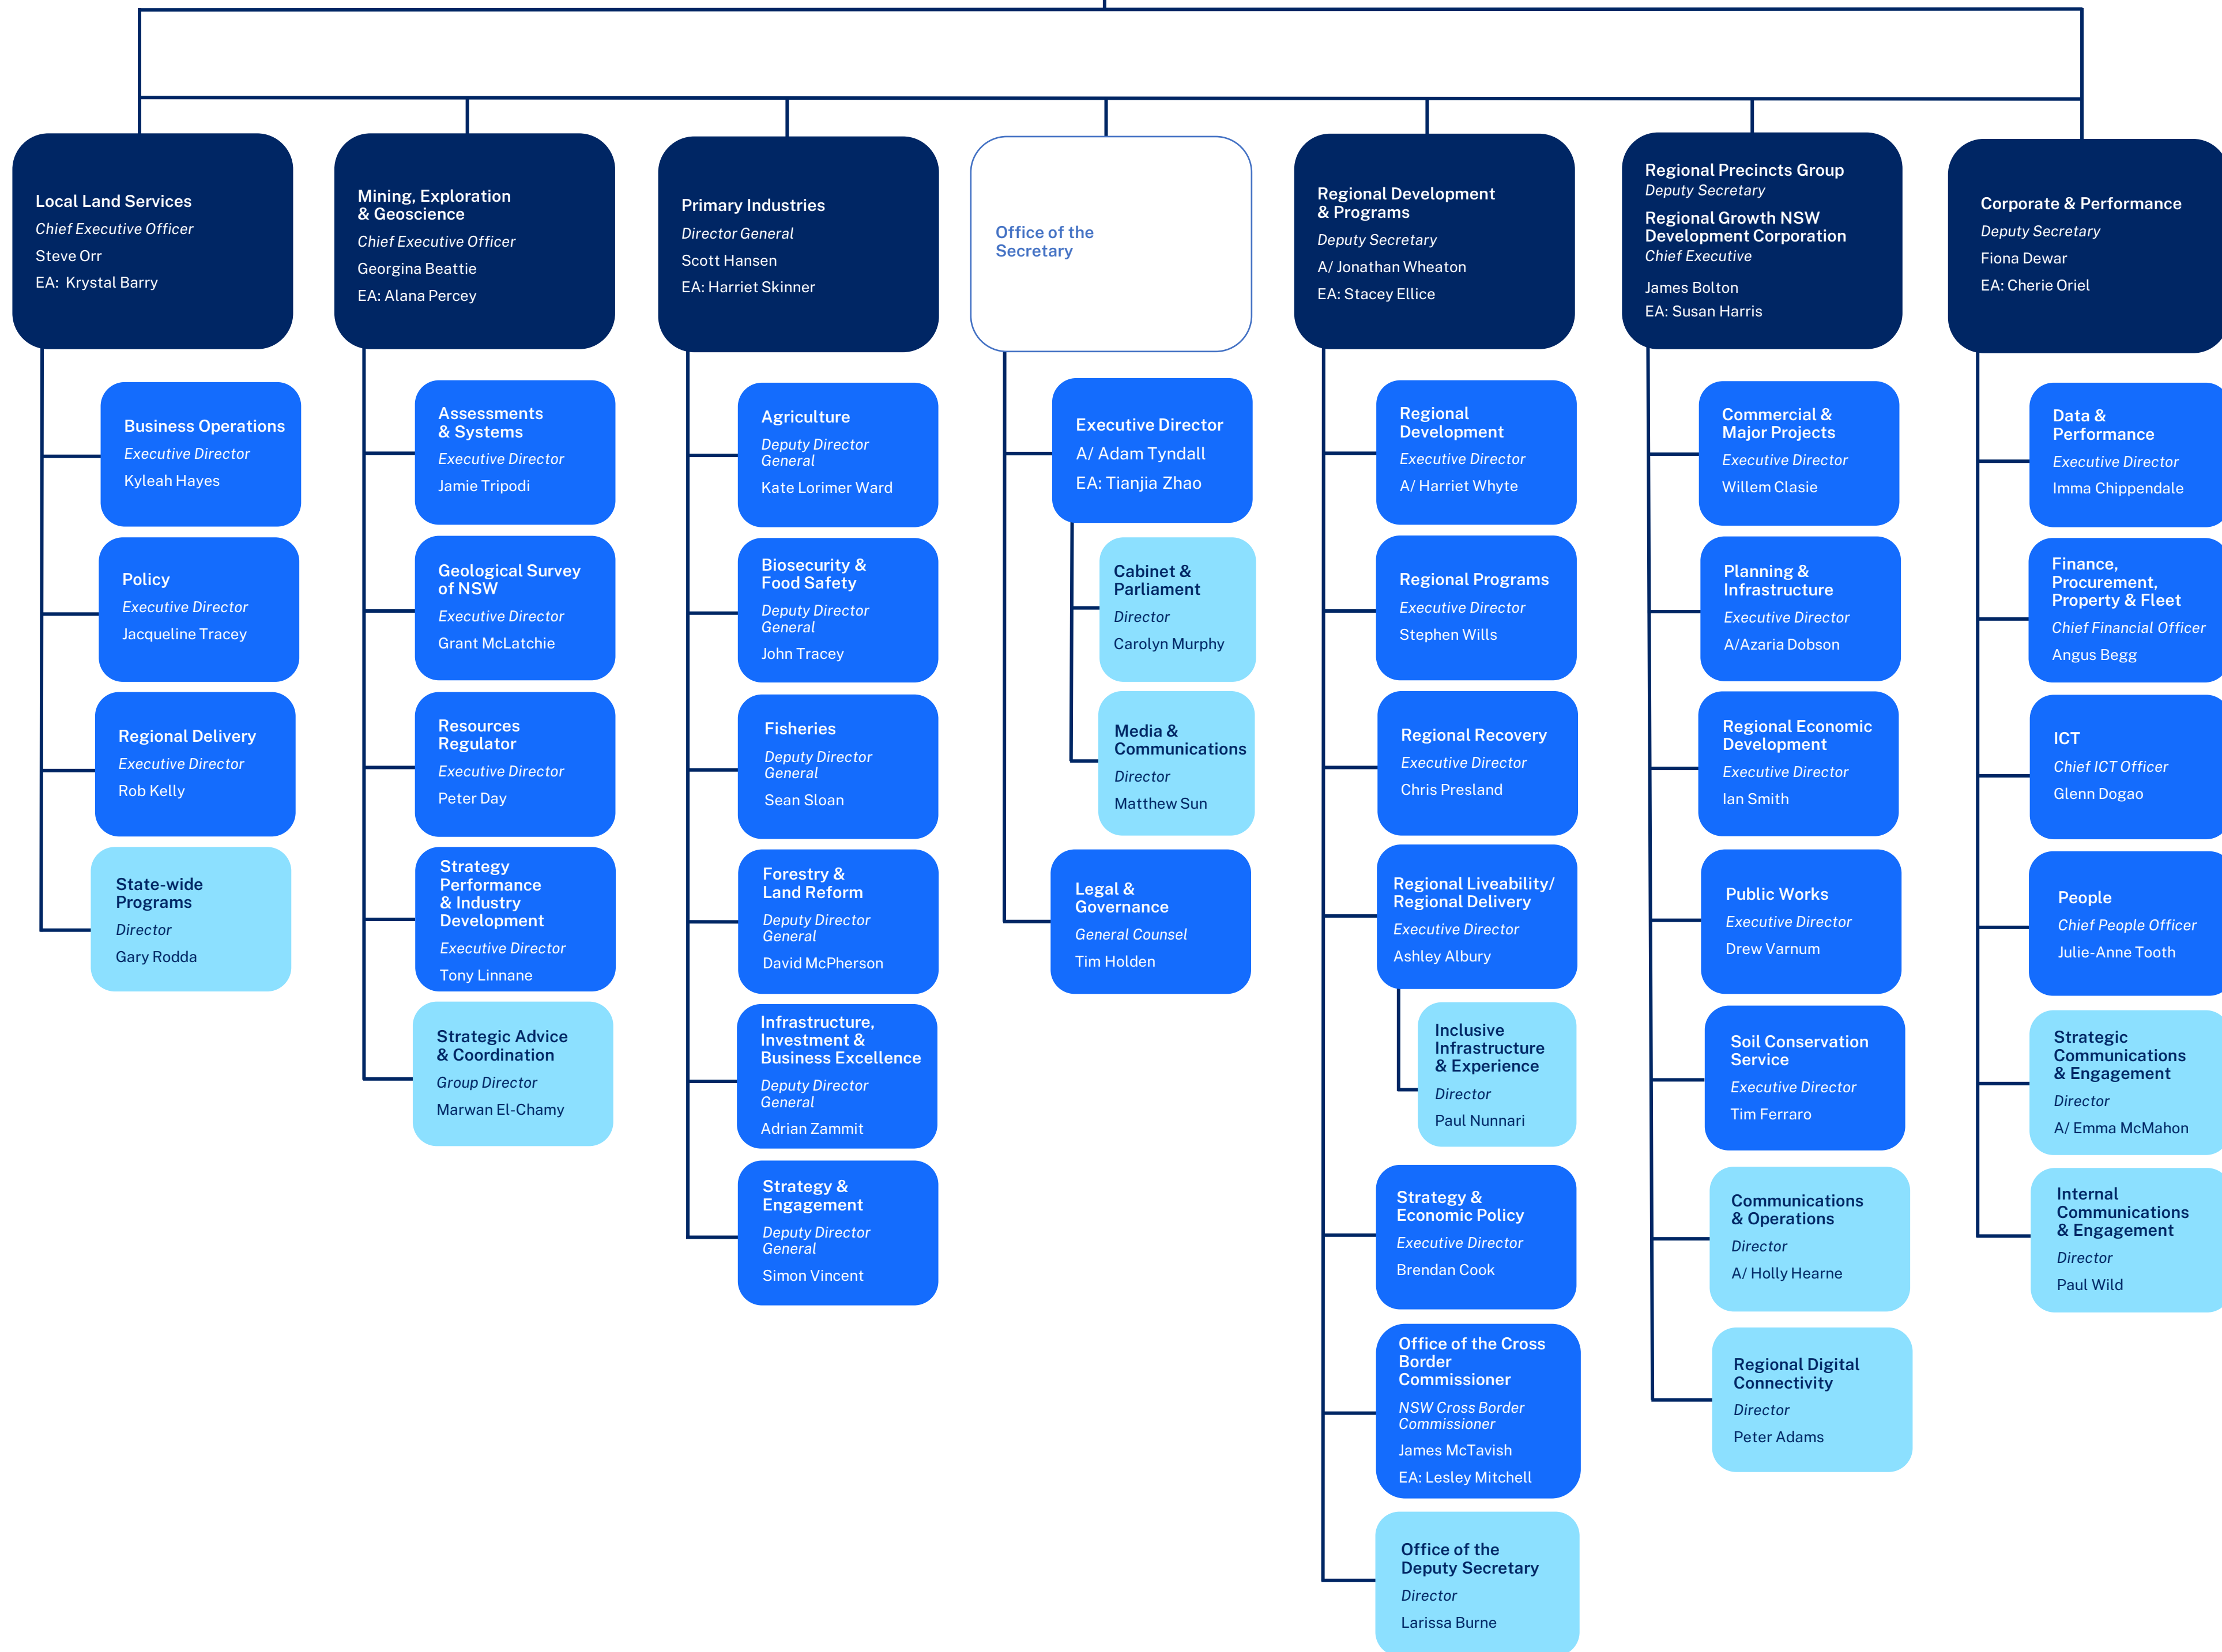

Forestry Corporation of NSW

Department of Regional NSW
 Secretary
 Rebecca Fox
 EA: Christine Bratchford

* Chief Executives report to the Deputy Premier