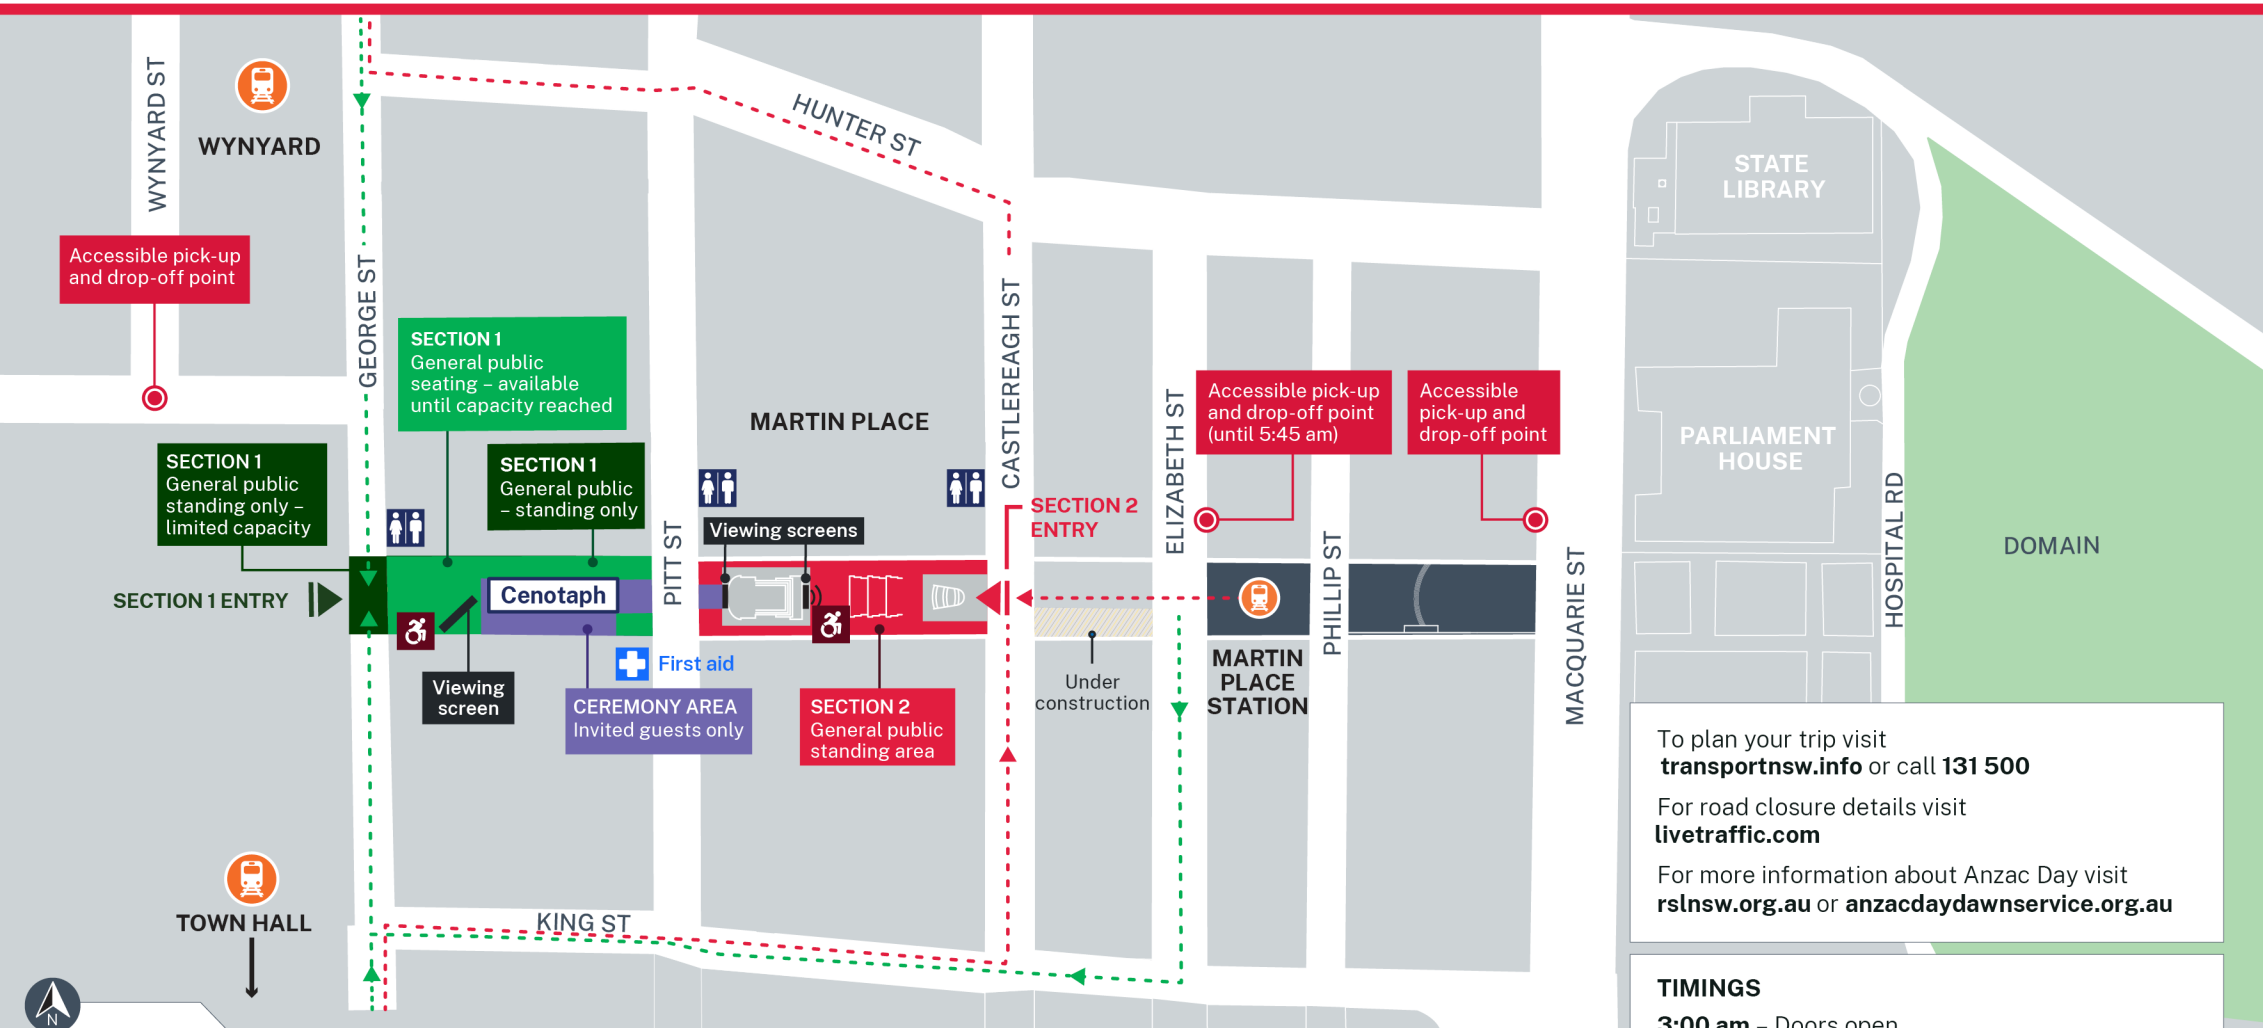

# Anzac Day Dawn Service public access map

25 April 2023

To plan your trip visit [transportnsw.info](https://transportnsw.info) or call 131 500  
 For road closure details visit [livetraffic.com](https://livetraffic.com)  
 For more information about Anzac Day visit [rslnsw.org.au](https://rslnsw.org.au) or [anzacdaydawnservice.org.au](https://anzacdaydawnservice.org.au)

**TIMINGS**  
 3:00 am – Doors open  
 4:00 am – Pre-ceremony  
 4:20 am – Ceremony commences  
 5:30 am – Ceremony concludes

**KEY**

- Section 1 suggested path of travel from public transport
- Section 2 suggested path of travel from public transport
- Accessible viewing area  
Registrations call 9228 4613 or email [accessibility@dpc.nsw.gov.au](mailto:accessibility@dpc.nsw.gov.au)
- Toilets/Accessible toilets
- First aid