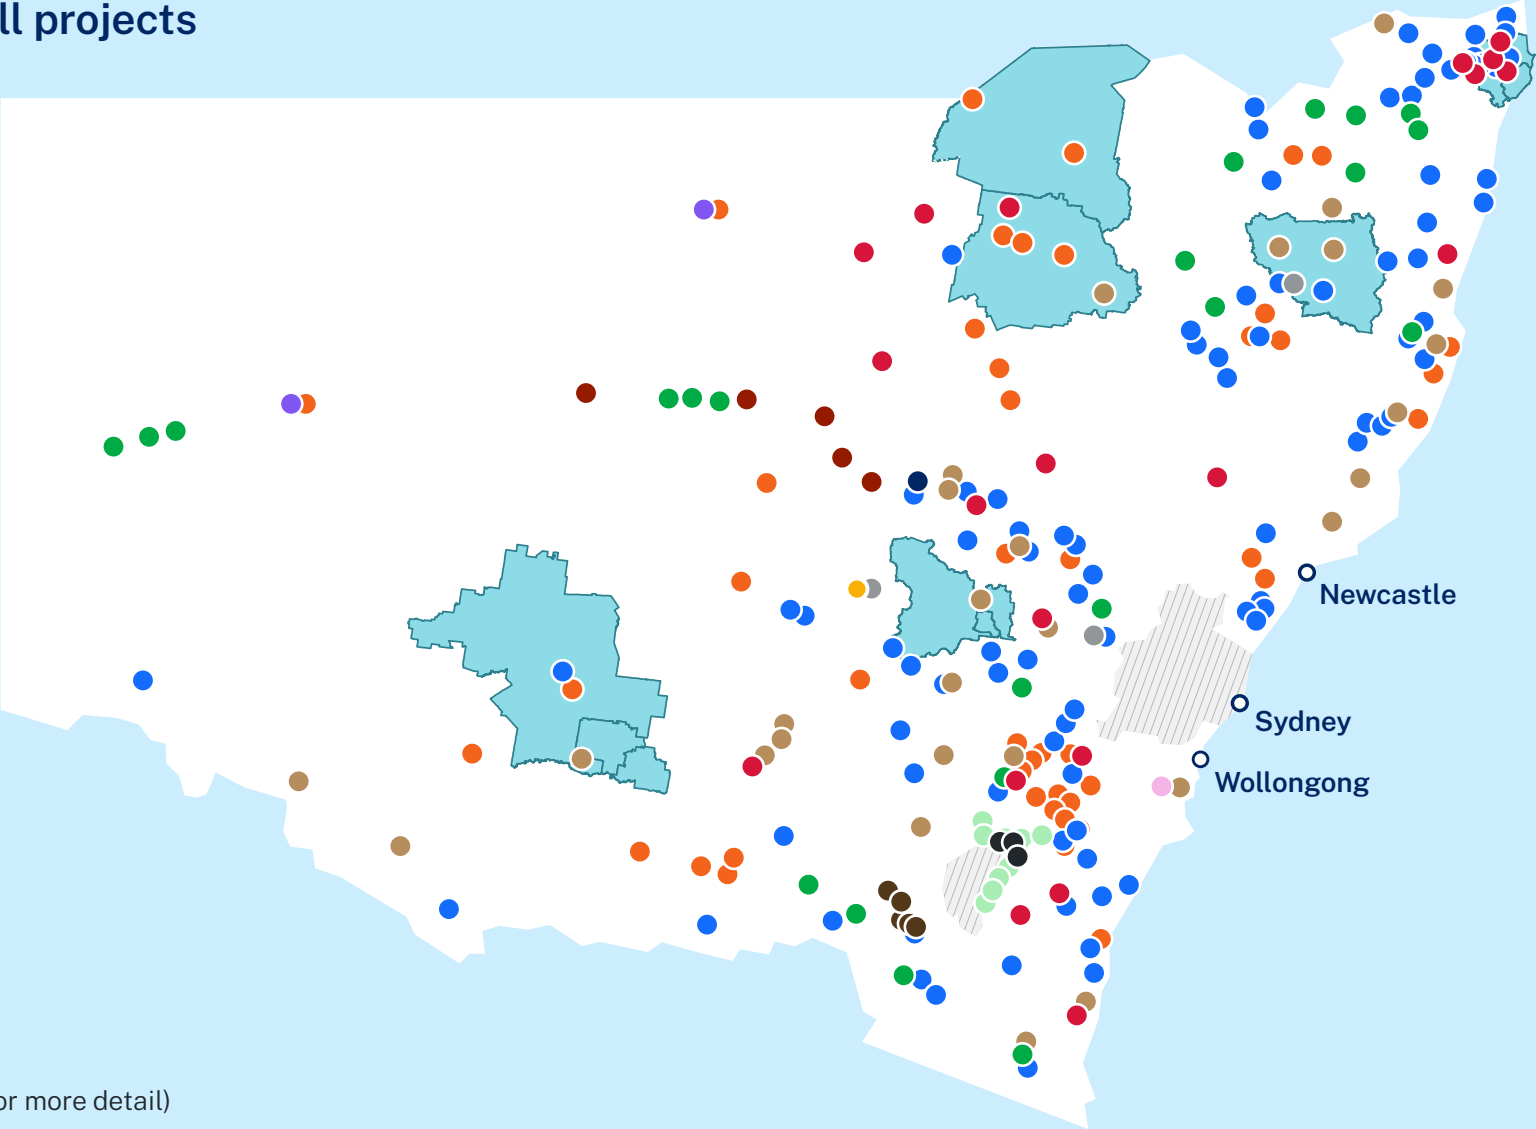

Regional Digital Connectivity program

Snapshot of all projects

(see following pages for more detail)