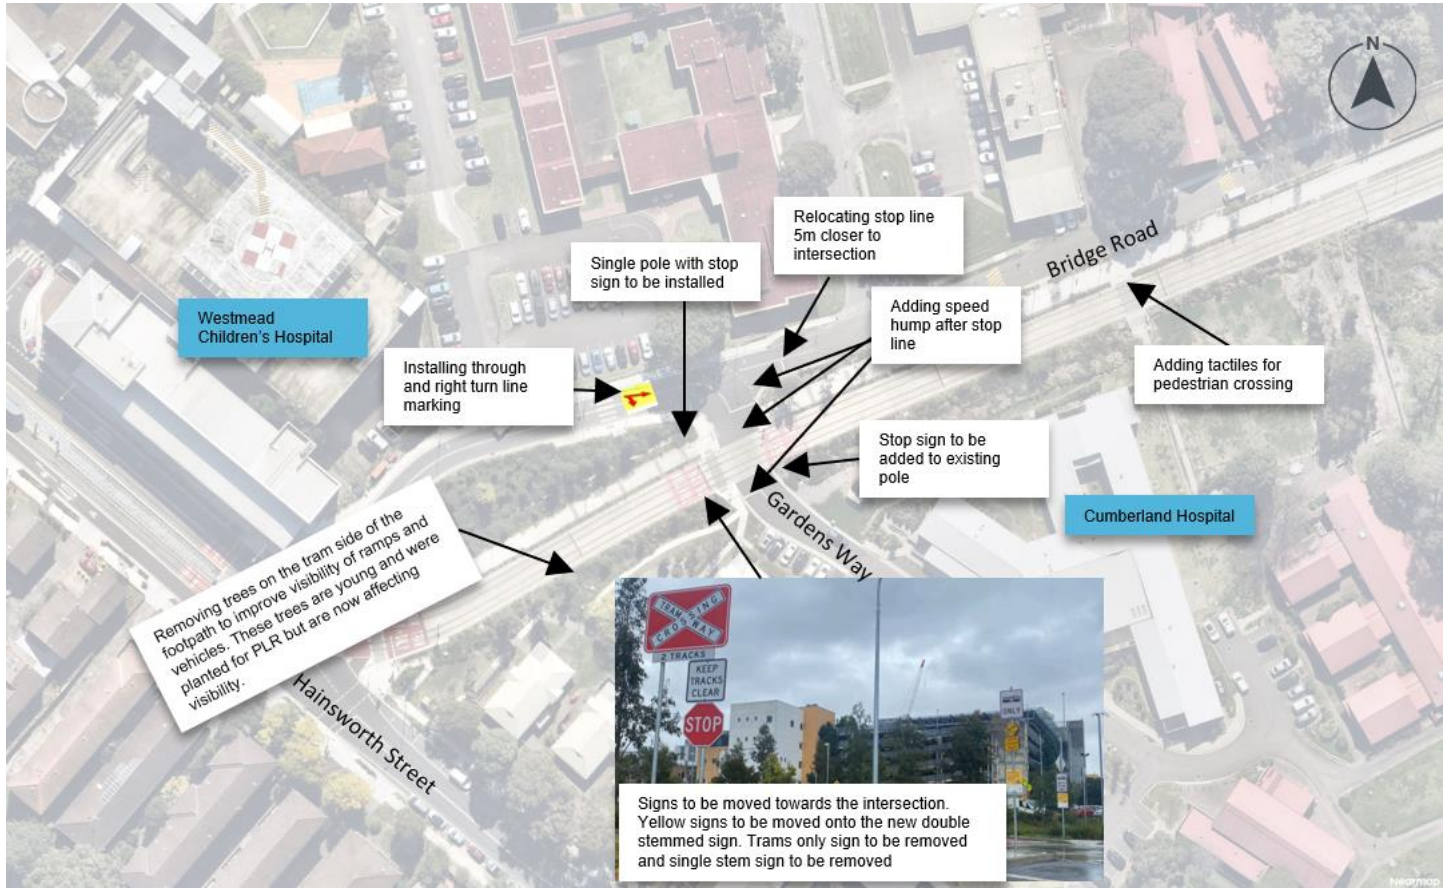

Location of work – Bridge Road and Gardens Way, Westmead

Contact us

Project Infoline **1800 568 981**

info.river@fultonhogan.com.au

transport.nsw.gov.au/projects

PO Box 6099, Alexandria NSW 2015

For the latest traffic updates:

Call 132 701, visit livetraffic.com or download the app Live Traffic NSW

Interpreter service

For languages other than English call 131 450
Arabic • Greek • Hindi • Mandarin • Vietnamese

لطلب خدمة الترجمة الشفهية للغات غير الإنجليزية اتصل
بالرقم **131 450**

Για υπηρεσίες διερμηνείας σε άλλες γλώσσες εκτός από
τα Αγγλικά καλέστε το **131 450**

अंग्रेज़ी के अतिरिक्त अन्य भाषाओं के लिए दुभाषिया सेवा
131 450 पर कॉल करें

获取英语以外的其他语言口译协助服务可以致电**131 450**

Để có dịch vụ thông ngôn cho các ngôn ngữ khác tiếng
Anh, gọi số **131 450**